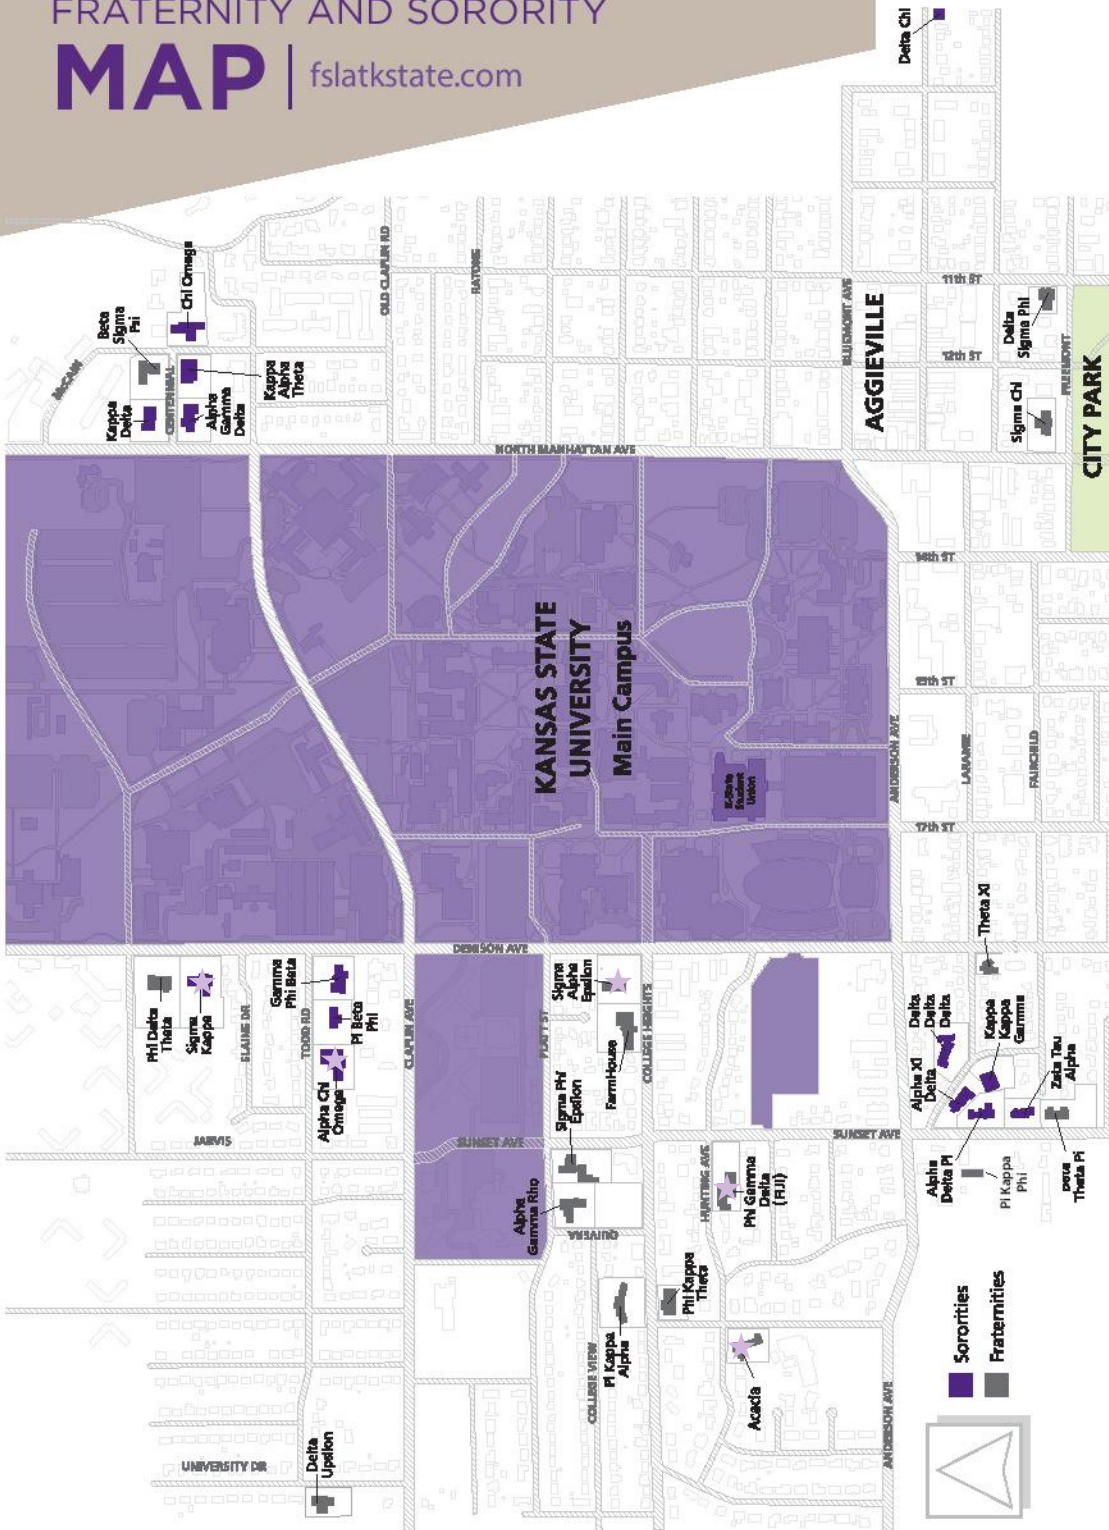

FRATERNITY AND SORORITY MAP

fslatkstate.com

IFC FRATERNITIES

- | | | |
|--|---|---|
| Acacia ★
2005 Hunting Ave. | Farm House
1830 College heights Road | Pi Kappa Phi
513 Sunset Ave. |
| Alpha Gamma Rho
1919 Patt St. | Kappa Sigma
No Facility* | Sigma Alpha Epsilon ★
1015 Denison Ave. |
| Delta Chi
803 Moro St. | Lambda Chi Alpha
No Facility* | Sigma Chi
1224 Fremont St. |
| Alpha Sigma Phi
No Facility* | Pi Kappa Alpha
2021 College View Road | Sigma Phi Epsilon
1015 Sunseet Ave. |
| Beta Sigma Psi
1200 Centennial Drive | Phi Delata Theta
1545 Denison Ave. | Sigma Tau Gamma
No Facility* |
| Beta Theta Pi
500 Sunset Ave. | Phi Gamma Delta ★
1919 Hunting Ave. | Theta Xi
1803 Laramie St. |
| Delta Sigma Phi
1100 Fremont St. | Phi Kappa Theta
1965 College Heights Road | |
| Delta Upsilon
1425 University Drive | Pi Kappa Alpha
2021 College View Road | |

PHC SORORITIES

- | | | |
|---|--|---|
| Alpha Chi Omega ★
1835 Todd Road | Chi Omega
1516 McCain Lane | Kappa Kappa Gamma
517 Fairchild Terrace |
| Alpha Delta Pi
518 Sunset Ave. | Delta Delta Delta
1834 Laramie St. | Pi Beta Phi
1819 Todd Road |
| Alpha Gamma Delta
1516 North Manhattan Ave. | Gamma Phi Beta
1807 Todd Road | Sigma Kappa ★
1525 Denison Ave. |
| Alpha Omega Epsilon
No facility* (Associate Member) | Kappa Alpha Theta
1517 McCain Lane | Zeta Tau Alpha
508 Sunset Ave. |
| Alpha Xi Delta
601 Fairchild Terrace | Kappa Delta
1220 Centennial Drive | |

** 3 K-State Student Union Multicultural Student Organization Office

★ denotes house open for touring 3:00-4:30 pm April 1st