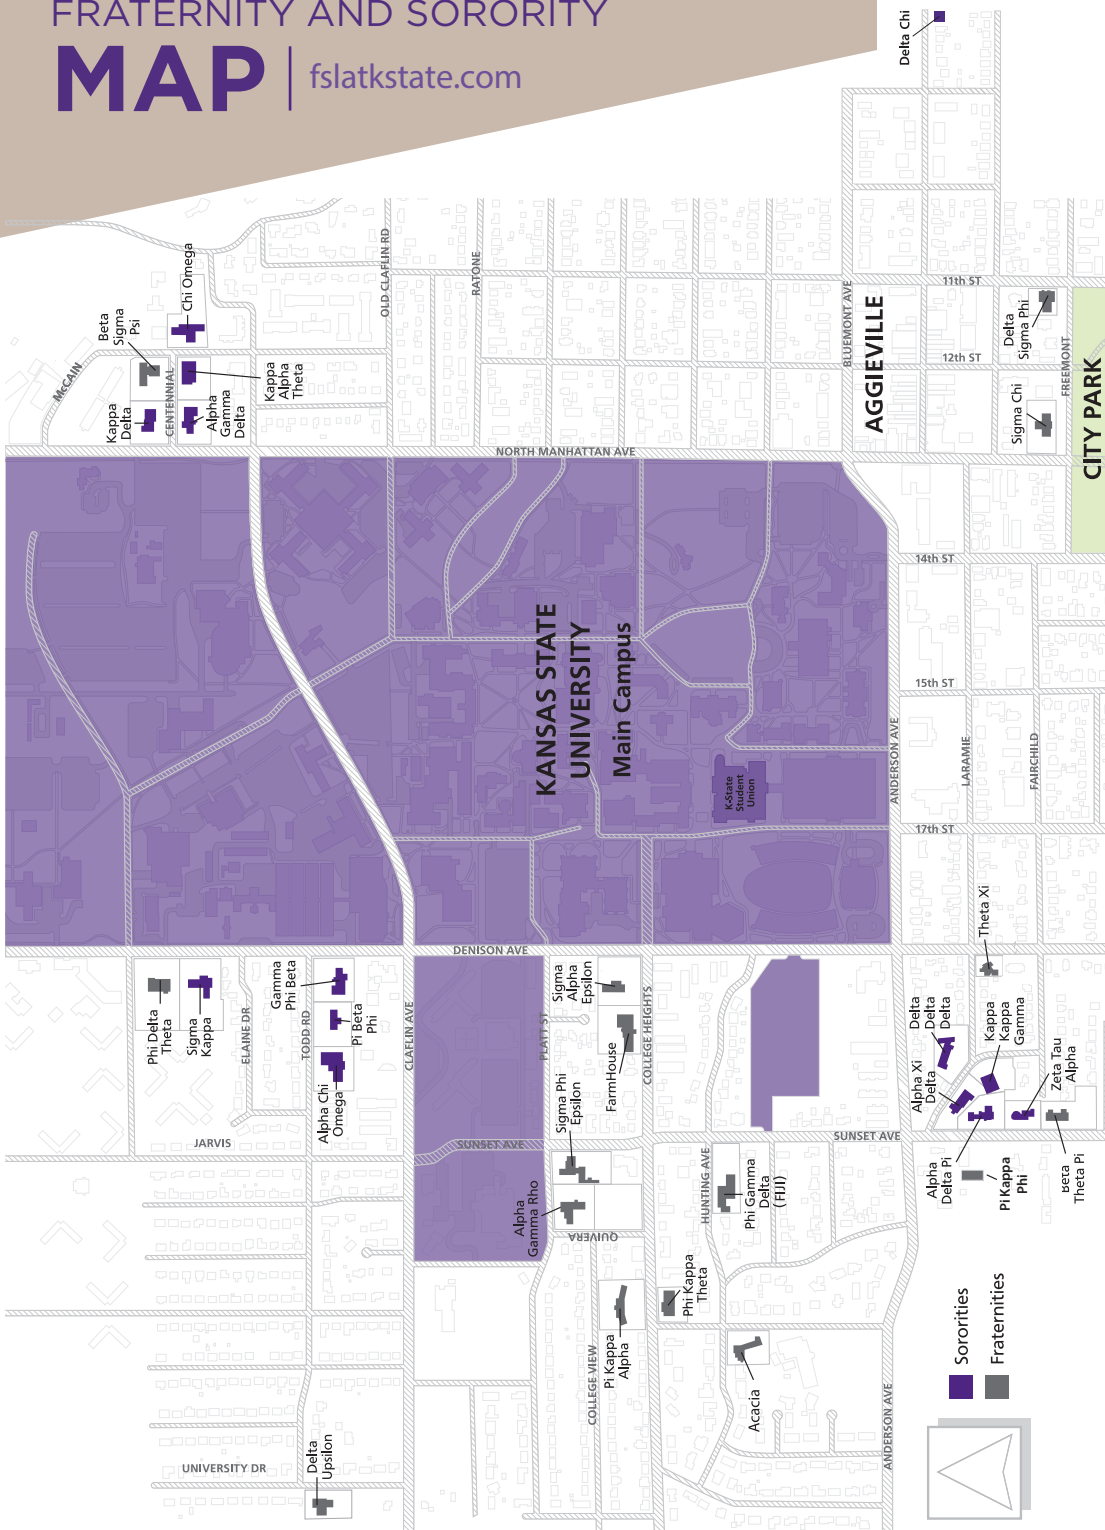

# FRATERNITY AND SORORITY MAP

fslatkstate.com

**Acacia**  
2005 Hunting Ave.

**Alpha Gamma Rho**  
1919 Patt St.

**Delta Chi**  
803 Moro St.

**Alpha Sigma Phi**  
No Facility\*

**Beta Sigma Psi**  
1200 Centennial Drive

**Beta Theta Pi**  
500 Sunset Ave.

**Delta Sigma Phi**  
1100 Fremont St.

**Delta Upsilon**  
1425 University Drive

**Farm House**  
1830 College heights Road

**Kappa Sigma**  
No Facility\*

**Lambda Chi Alpha**  
No Facility\*

**Pi Kappa Alpha**  
2021 College View Road

**Phi Delata Theta**  
1545 Denison Ave.

**Phi Gamma Delta**  
1919 Hunting Ave.

**Phi Kappa Theta**  
1965 College Heights Road

**Pi Kappa Alpha**  
2021 College View Road

## PHC SORORITIES

**Alpha Chi Omega**  
1835 Todd Road

**Alpha Delta Pi**  
518 Sunset Ave.

**Alpha Gamma Delta**  
1516 North Manhattan Ave.

**Alpha Omega Epsilon**  
No facility\* (*Associate Member*)

**Alpha Xi Delta**  
601 Fairchild Terrace